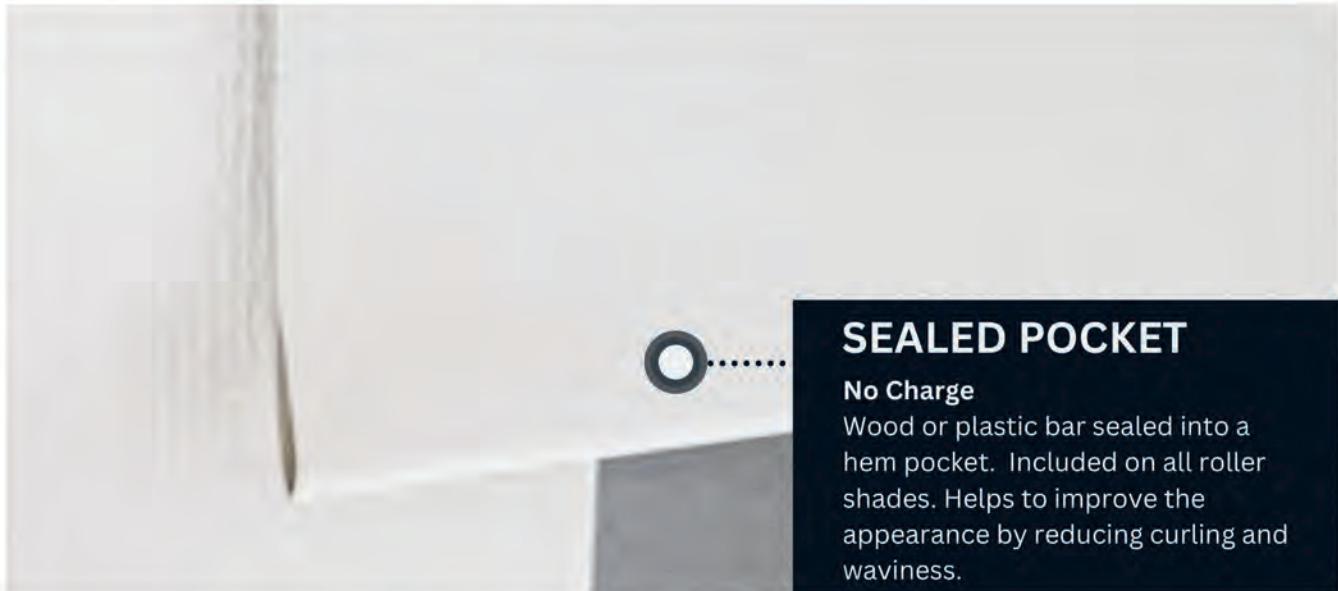

FINISHING TOUCHES

SEALED POCKET

No Charge

Wood or plastic bar sealed into a hem pocket. Included on all roller shades. Helps to improve the appearance by reducing curling and waviness.