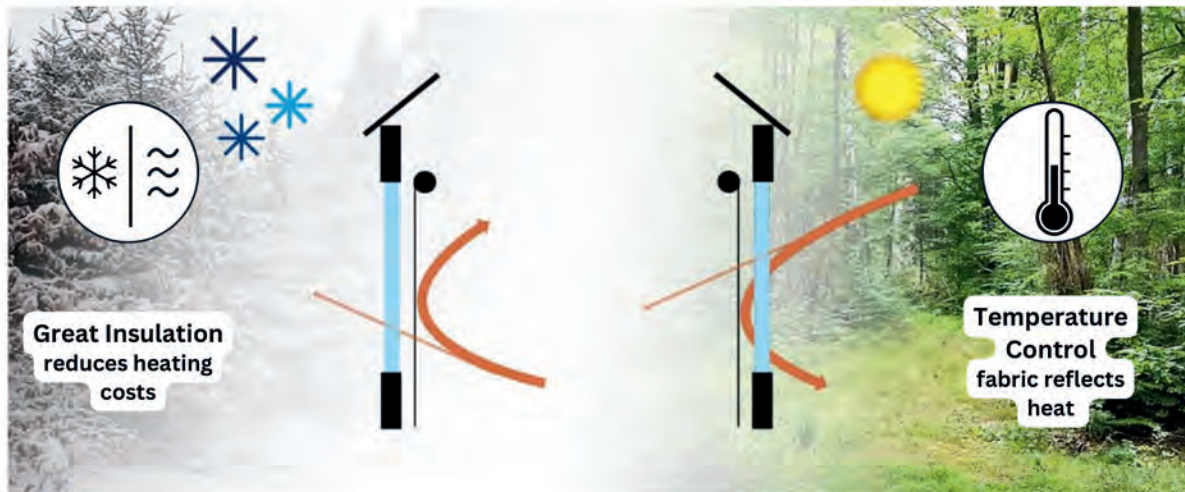

BEIGE

SLATE

DARK GRAY